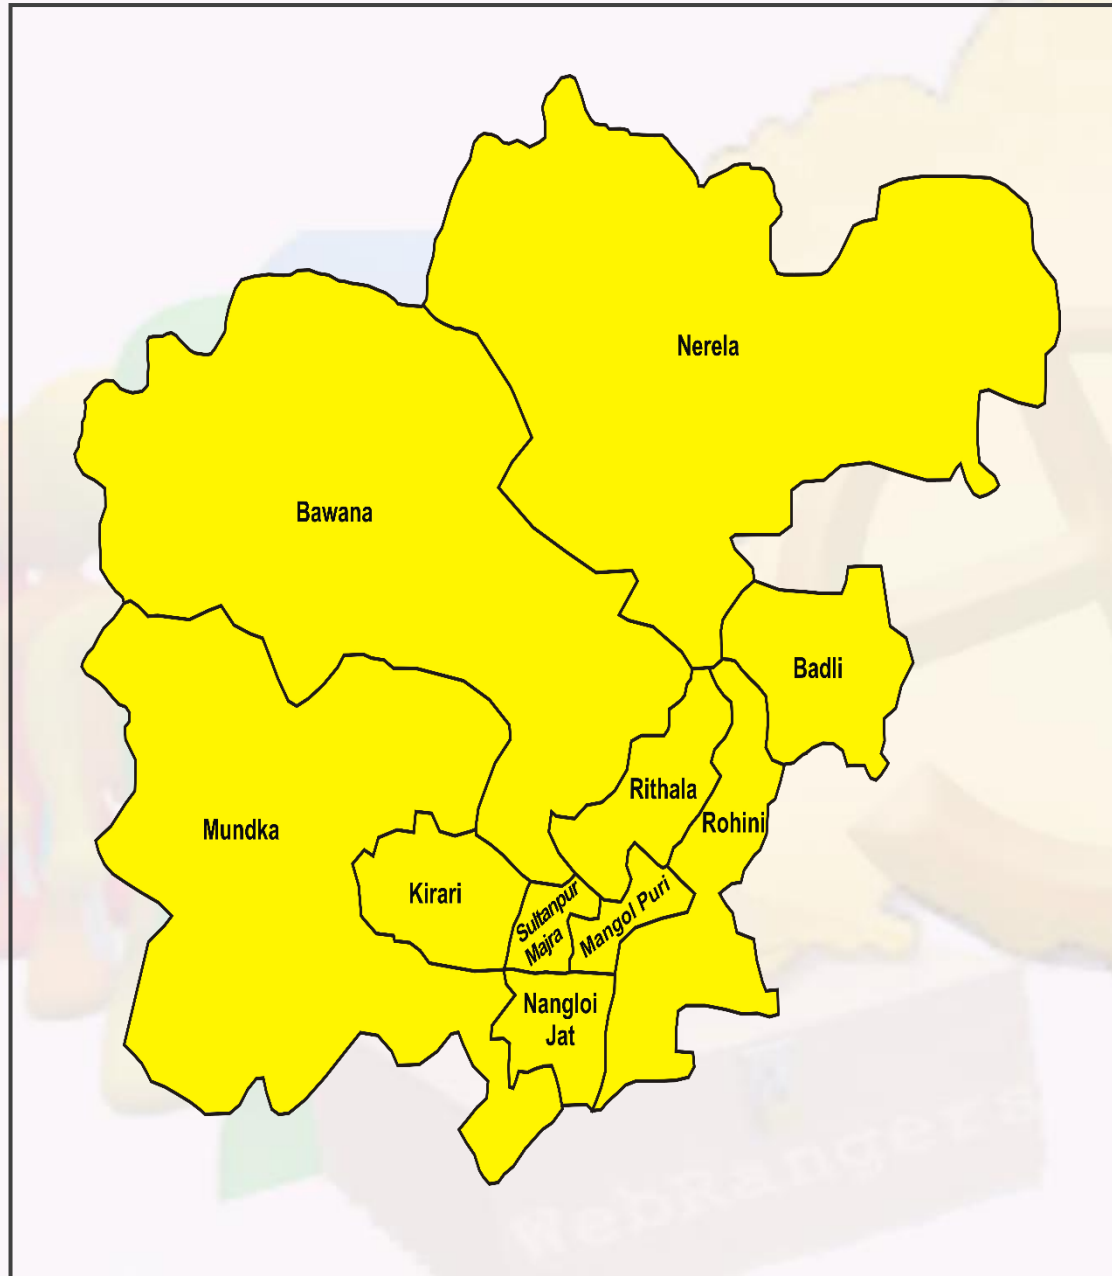

"dcrc Samiksha: Delhi 2020" **Assembly Election Survey Results**

**Developing Countries Research Centre
University of Delhi**

8 February 2020

Delhi Assembly

Parliamentary Constituencies = 07 Assembly Constituencies = 70

East Delhi

No of Constituencies = 10

No of Samples = 14,943

Party Voting Preference

North East Delhi

No of Constituencies = 10

No of Samples = 12,943

Party Voting Preference

West Delhi

No of Constituencies = 10

No of Samples = 15,031

Party Voting Preference

North West Delhi

No of Constituencies = 10

No of Samples = 16,933

Party Voting Preference

South Delhi

No of Constituencies = 10

No of Samples = 12,774

Party Voting Preference

New Delhi

No of Constituencies = 10

No of Samples = 12,210

Party Voting Preference