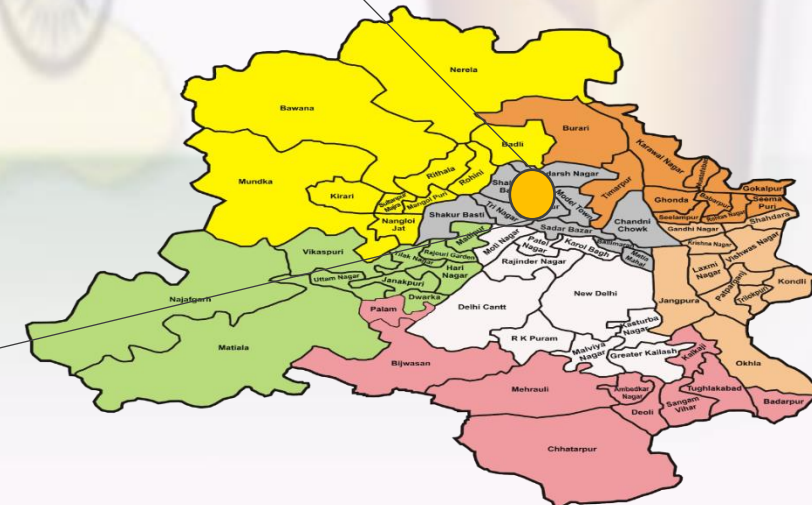

East Delhi

No of Constituencies = 10

No of Samples = 14,943

Party Voting Preference

North East Delhi

No of Constituencies = 10

No of Samples = 12,943

Party Voting Preference

West Delhi

No of Constituencies = 10

No of Samples = 15,031

Party Voting Preference

North West Delhi

No of Constituencies = 10

No of Samples = 16,933

Party Voting Preference

South Delhi

No of Constituencies = 10

No of Samples = 12,774

Party Voting Preference

New Delhi

No of Constituencies = 10

No of Samples = 12,210

Party Voting Preference

Chandni Chowk

No of Constituencies = 10

No of Samples = 18,897

Party Voting Preference

Final Tally: Estimated Voting %

Final Tally: Estimated Seats

FINAL TALLY

Total Constituencies = 70