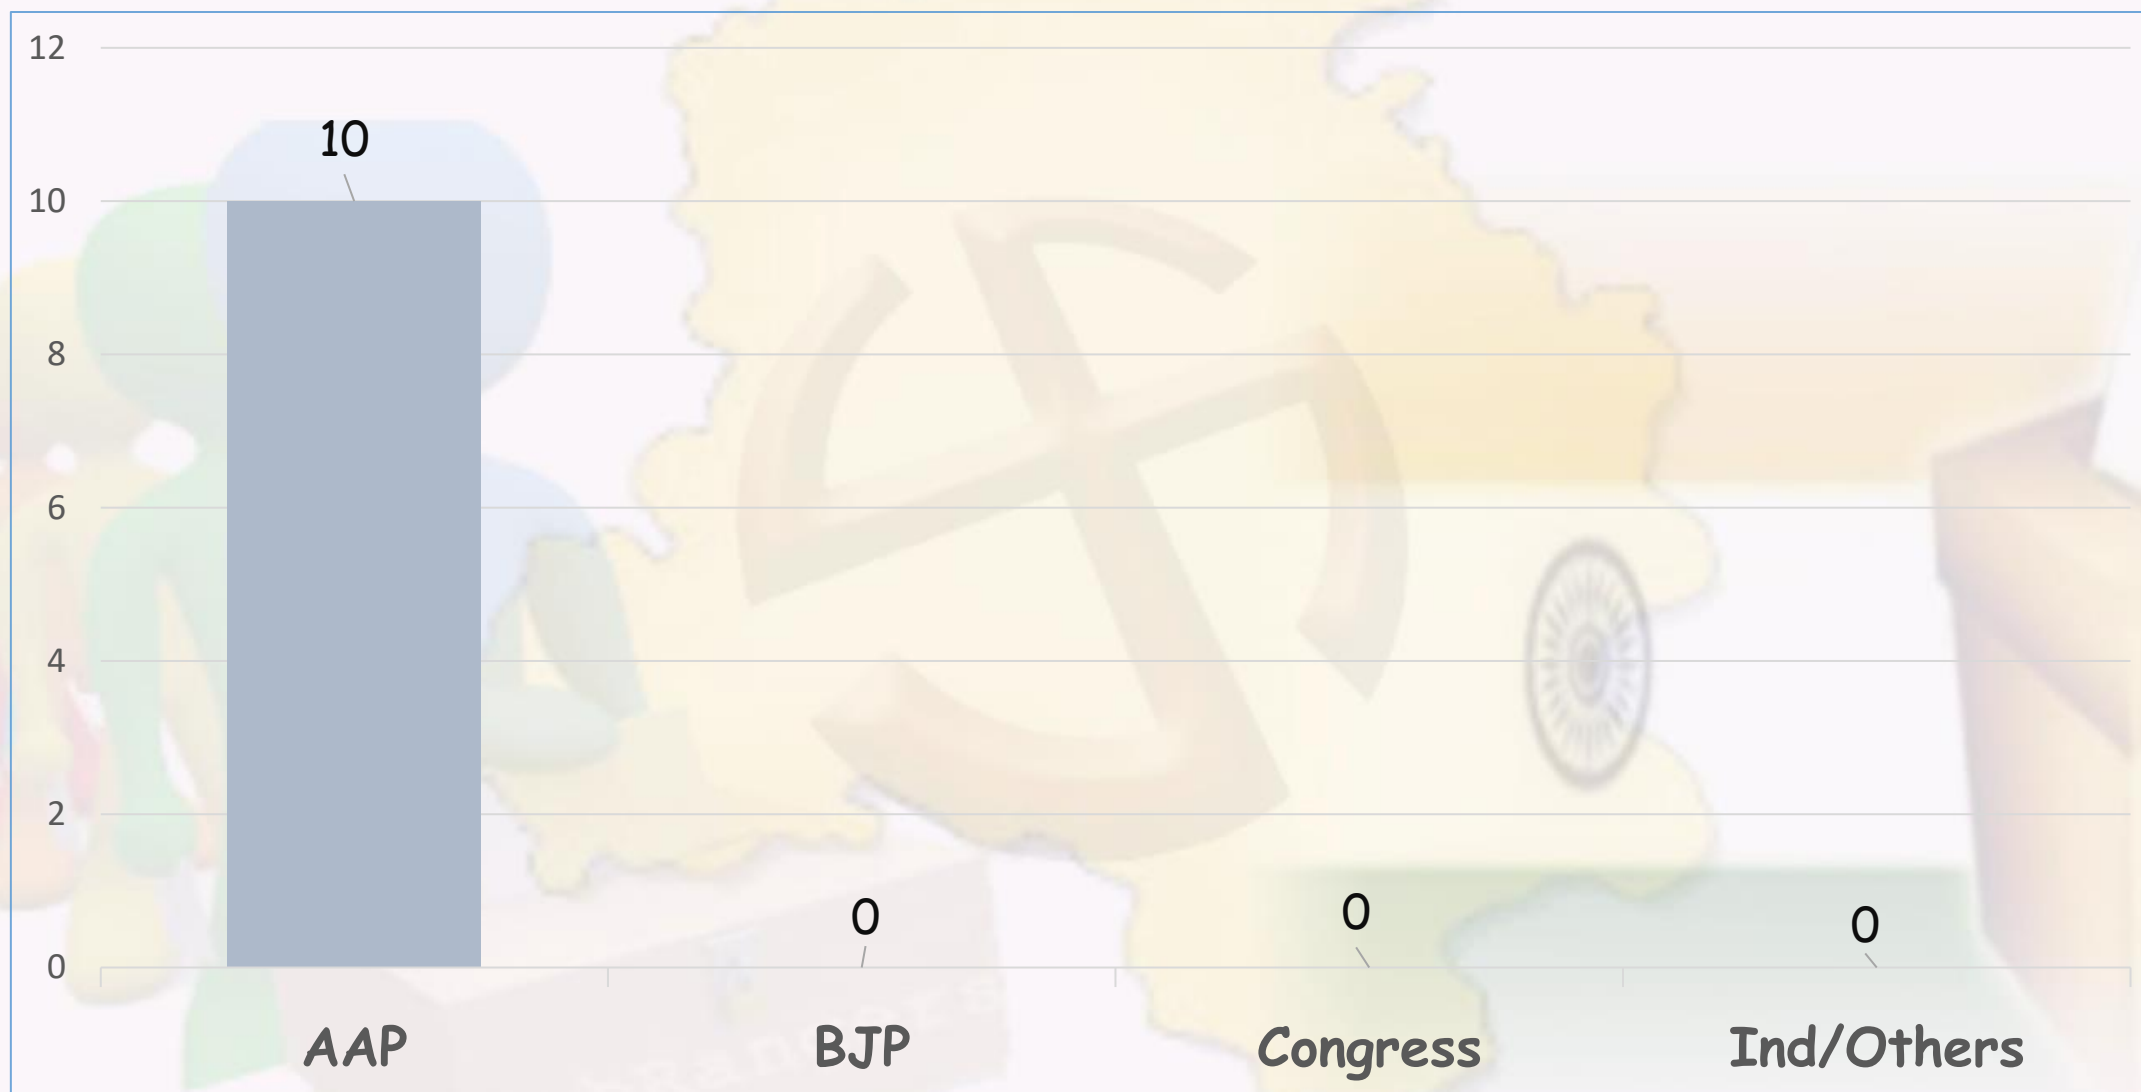

"dcrc Samiksha: Delhi 2020" **Assembly Election Survey Results**

**Developing Countries Research Centre
University of Delhi**

8 February 2020

Delhi Assembly

Parliamentary Constituencies = 07 Assembly Constituencies = 70

East Delhi

No of Constituencies = 10

No of Samples = 14,943

Party Voting Preference

North East Delhi

No of Constituencies = 10

No of Samples = 12,943

Party Voting Preference

West Delhi

No of Constituencies = 10

No of Samples = 15,031

Party Voting Preference

North West Delhi

No of Constituencies = 10

No of Samples = 16,933

Party Voting Preference

South Delhi

No of Constituencies = 10

No of Samples = 12,774

Party Voting Preference

New Delhi

No of Constituencies = 10

No of Samples = 12,210

Party Voting Preference