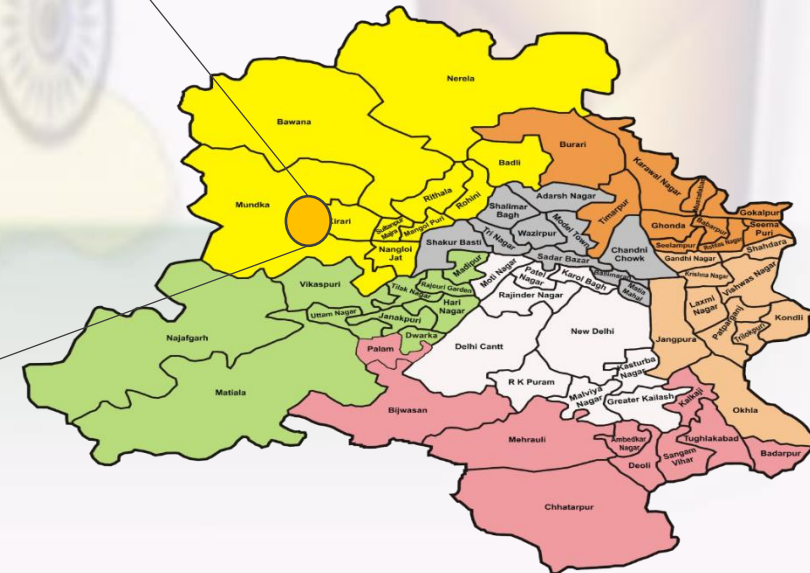

East Delhi

No of Constituencies = 10

No of Samples = 14,943

Party Voting Preference

North East Delhi

No of Constituencies = 10

No of Samples = 12,943

Party Voting Preference

West Delhi

No of Constituencies = 10

No of Samples = 15,031

Party Voting Preference

North West Delhi

No of Constituencies = 10

No of Samples = 16,933

Party Voting Preference

South Delhi

No of Constituencies = 10

No of Samples = 12,774

Party Voting Preference

New Delhi

No of Constituencies = 10

No of Samples = 12,210

Party Voting Preference

Chandni Chowk

No of Constituencies = 10

No of Samples = 18,897

Party Voting Preference

Final Tally: Estimated Voting %

Final Tally: Estimated Seats

FINAL TALLY

Total Constituencies = 70