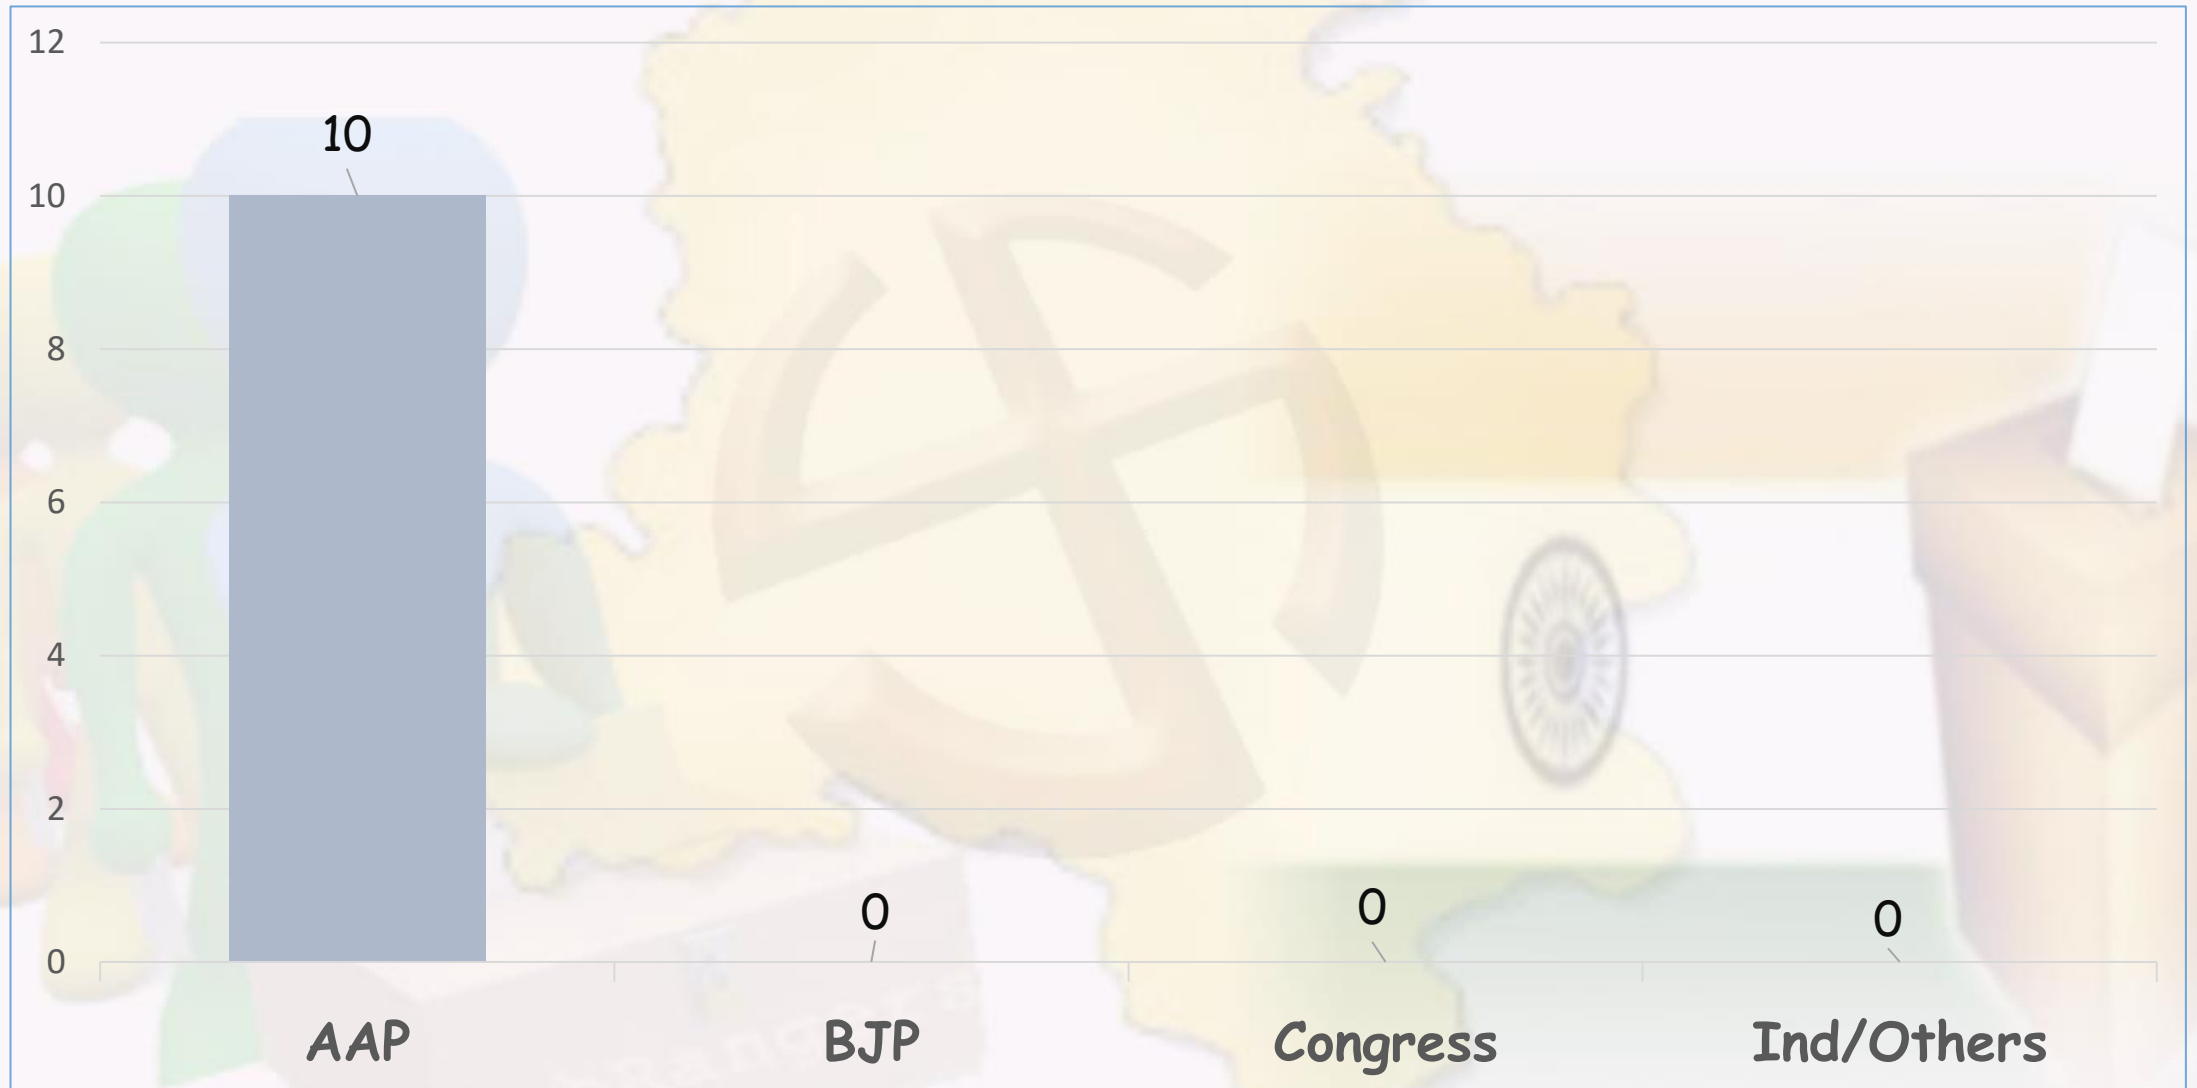

"dcrc Samiksha: Delhi 2020" **Assembly Election Survey Results**

**Developing Countries Research Centre
University of Delhi**

8 February 2020

Delhi Assembly

Parliamentary Constituencies = 07 Assembly Constituencies = 70

West Delhi

No of Constituencies = 10

No of Samples = 15,031

Party Voting Preference

North West Delhi

No of Constituencies = 10

No of Samples = 16,933

Party Voting Preference

South Delhi

No of Constituencies = 10

No of Samples = 12,774

Party Voting Preference

New Delhi

No of Constituencies = 10

No of Samples = 12,210

Party Voting Preference

Chandni Chowk

No of Constituencies = 10

No of Samples = 18,897

Party Voting Preference

Final Tally: Estimated Voting %

Final Tally: Estimated Seats

FINAL TALLY

Total Constituencies = 70