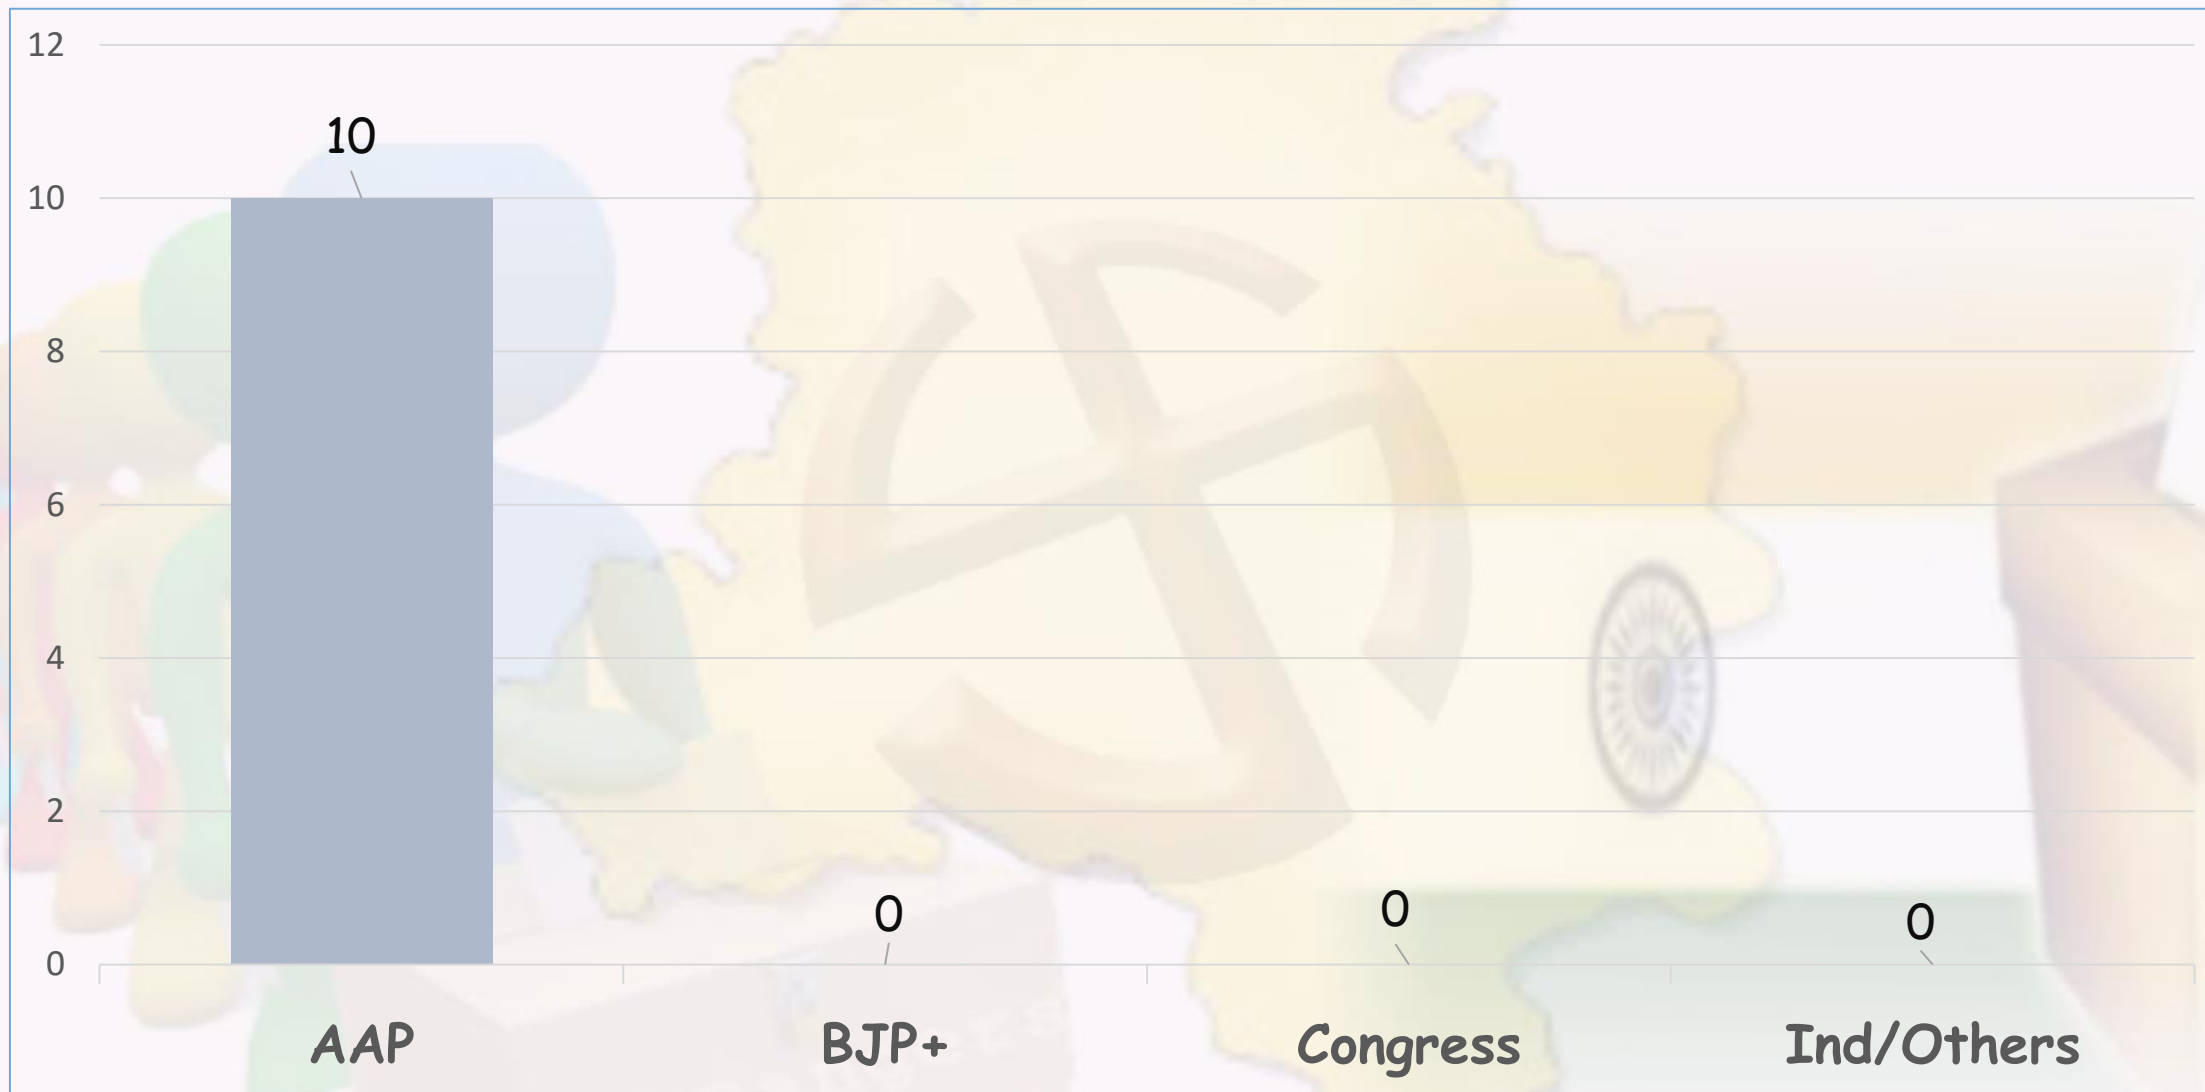

"dcrc Samiksha: Delhi 2020" **Assembly Election Survey Results**

**Developing Countries Research Centre
University of Delhi**

8 February 2020

Delhi Assembly

Parliamentary Constituencies = 07 Assembly Constituencies = 70

East Delhi

No of Constituencies = 10

No of Samples = 14,943

Party Voting Preference

North East Delhi

No of Constituencies = 10

No of Samples = 12,943

Party Voting Preference

West Delhi

No of Constituencies = 10

No of Samples = 15,031

Party Voting Preference

North West Delhi

No of Constituencies = 10

No of Samples = 16,933

Party Voting Preference

South Delhi

No of Constituencies = 10

No of Samples = 12,774

Party Voting Preference

New Delhi

No of Constituencies = 10

No of Samples = 12,210

Party Voting Preference