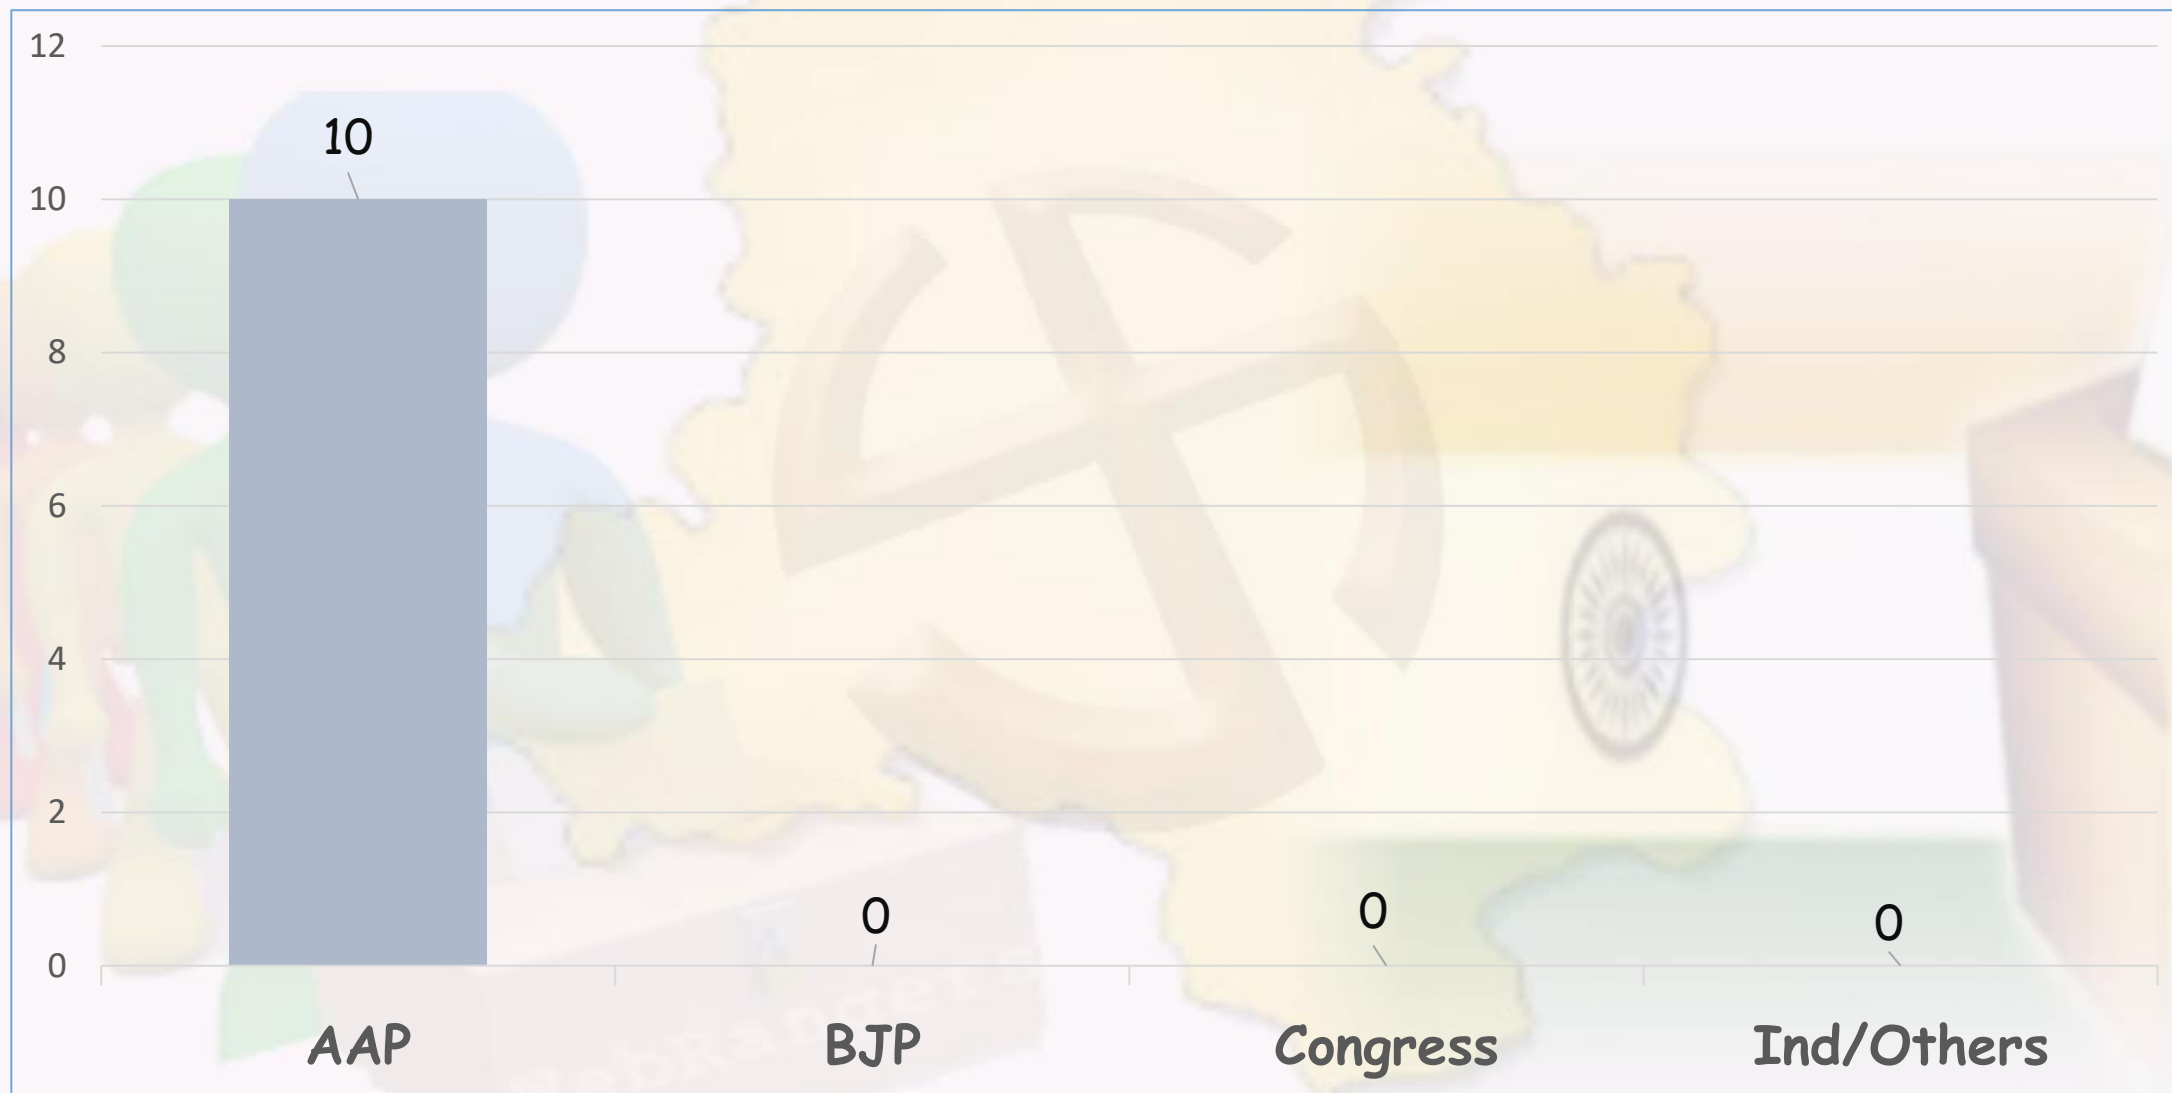

"dcrc Samiksha: Delhi 2020" **Assembly Election Survey Results**

**Developing Countries Research Centre
University of Delhi**

8 February 2020

Delhi Assembly

Parliamentary Constituencies = 07 Assembly Constituencies = 70

West Delhi

No of Constituencies = 10

No of Samples = 15,031

Party Voting Preference

North West Delhi

No of Constituencies = 10

No of Samples = 16,933

Party Voting Preference

South Delhi

No of Constituencies = 10

No of Samples = 12,774

Party Voting Preference

New Delhi

No of Constituencies = 10

No of Samples = 12,210

Party Voting Preference

Chandni Chowk

No of Constituencies = 10

No of Samples = 18,897

Party Voting Preference

Final Tally: Estimated Voting %

Final Tally: Estimated Seats

FINAL TALLY

Total Constituencies = 70