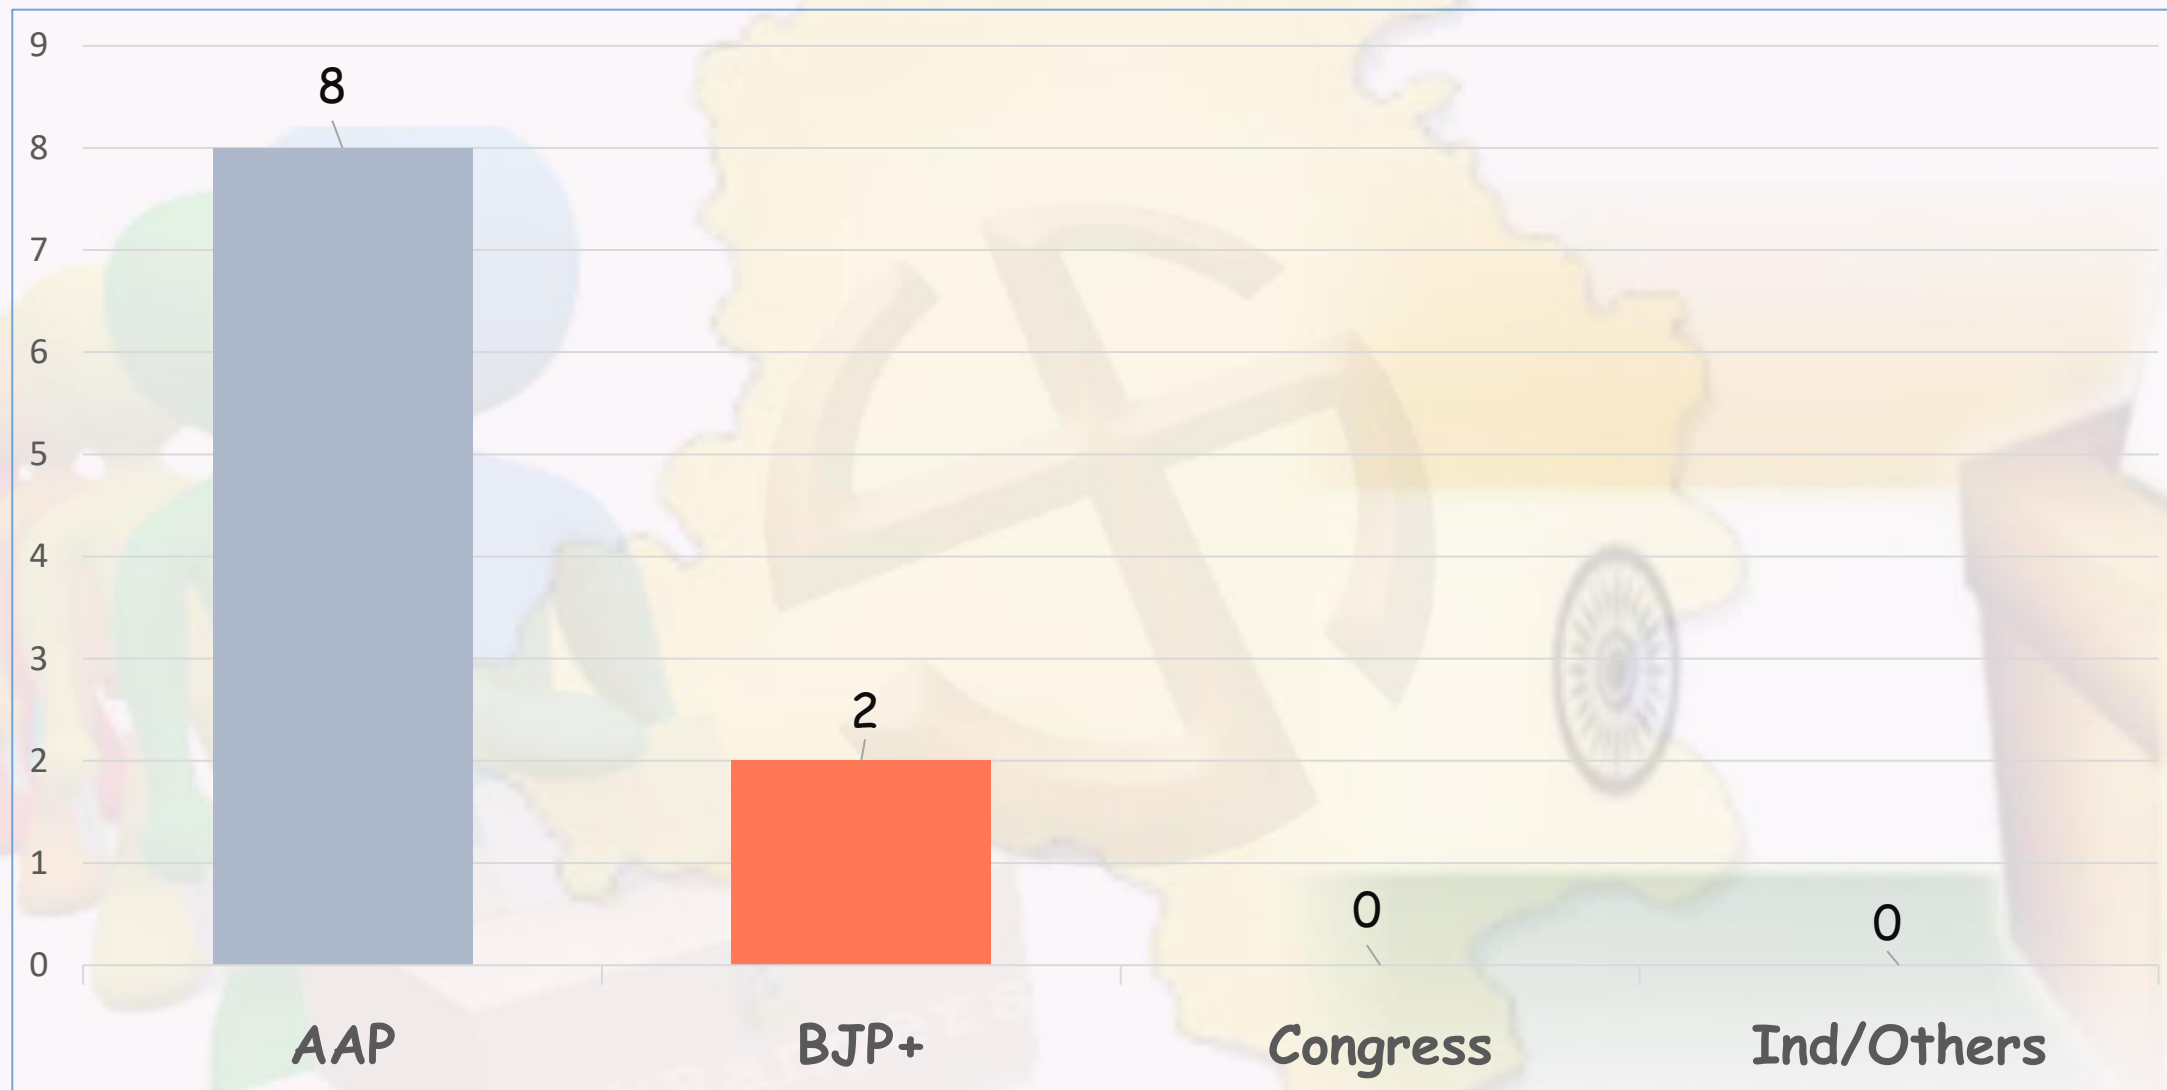

"dcrc Samiksha: Delhi 2020" **Assembly Election Survey Results**

**Developing Countries Research Centre
University of Delhi**

8 February 2020

Delhi Assembly

Parliamentary Constituencies = 07 Assembly Constituencies = 70

East Delhi

No of Constituencies = 10

No of Samples = 14,943

Party Voting Preference

North East Delhi

No of Constituencies = 10

No of Samples = 12,943

Party Voting Preference

West Delhi

No of Constituencies = 10

No of Samples = 15,031

Party Voting Preference

North West Delhi

No of Constituencies = 10

No of Samples = 16,933

Party Voting Preference

South Delhi

No of Constituencies = 10

No of Samples = 12,774

Party Voting Preference

New Delhi

No of Constituencies = 10

No of Samples = 12,210

Party Voting Preference