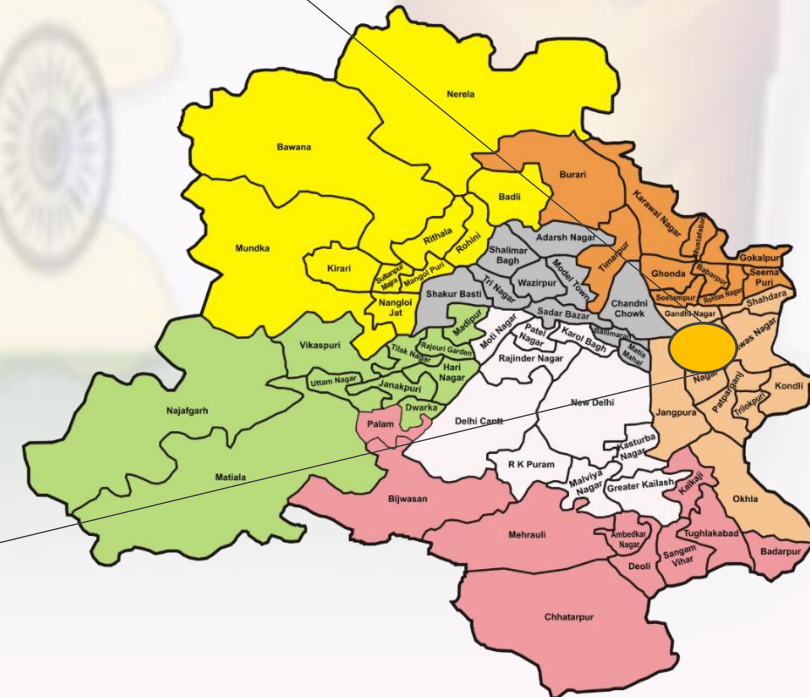

"dcrc Samiksha: Delhi 2020" **Assembly Election Survey Results**

**Developing Countries Research Centre
University of Delhi**

8 February 2020

Delhi Assembly

Parliamentary Constituencies = 07 Assembly Constituencies = 70

East Delhi

No of Constituencies = 10

No of Samples = 14,943

Party Voting Preference

North East Delhi

No of Constituencies = 10

No of Samples = 12,943

Party Voting Preference

West Delhi

No of Constituencies = 10

No of Samples = 15,031

Party Voting Preference

North West Delhi

No of Constituencies = 10

No of Samples = 16,933

Party Voting Preference

Chandni Chowk

No of Constituencies = 10

No of Samples = 18,897

Party Voting Preference

Final Tally: Estimated Voting %

Final Tally: Estimated Seats

FINAL TALLY

Total Constituencies = 70