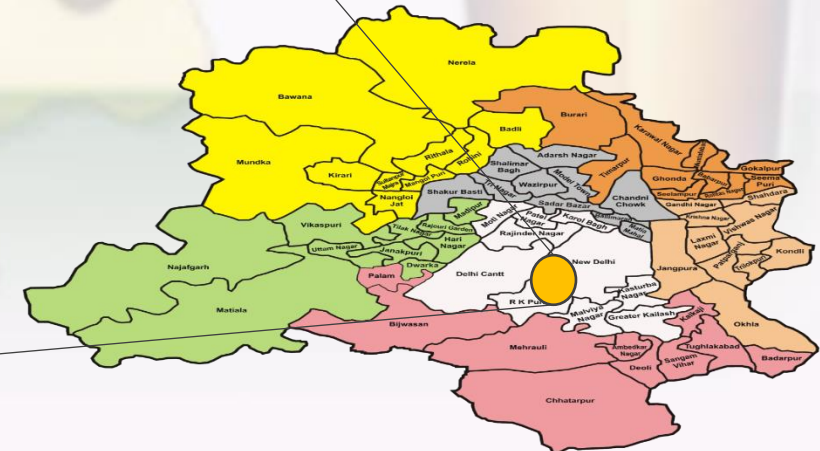

West Delhi

No of Constituencies = 10

No of Samples = 15,031

Party Voting Preference

North West Delhi

No of Constituencies = 10

No of Samples = 16,933

Party Voting Preference

South Delhi

No of Constituencies = 10

No of Samples = 12,774

Party Voting Preference

New Delhi

No of Constituencies = 10

No of Samples = 12,210

Party Voting Preference

Chandni Chowk

No of Constituencies = 10

No of Samples = 18,897

Party Voting Preference

Final Tally: Estimated Voting %

Final Tally: Estimated Seats

FINAL TALLY

Total Constituencies = 70