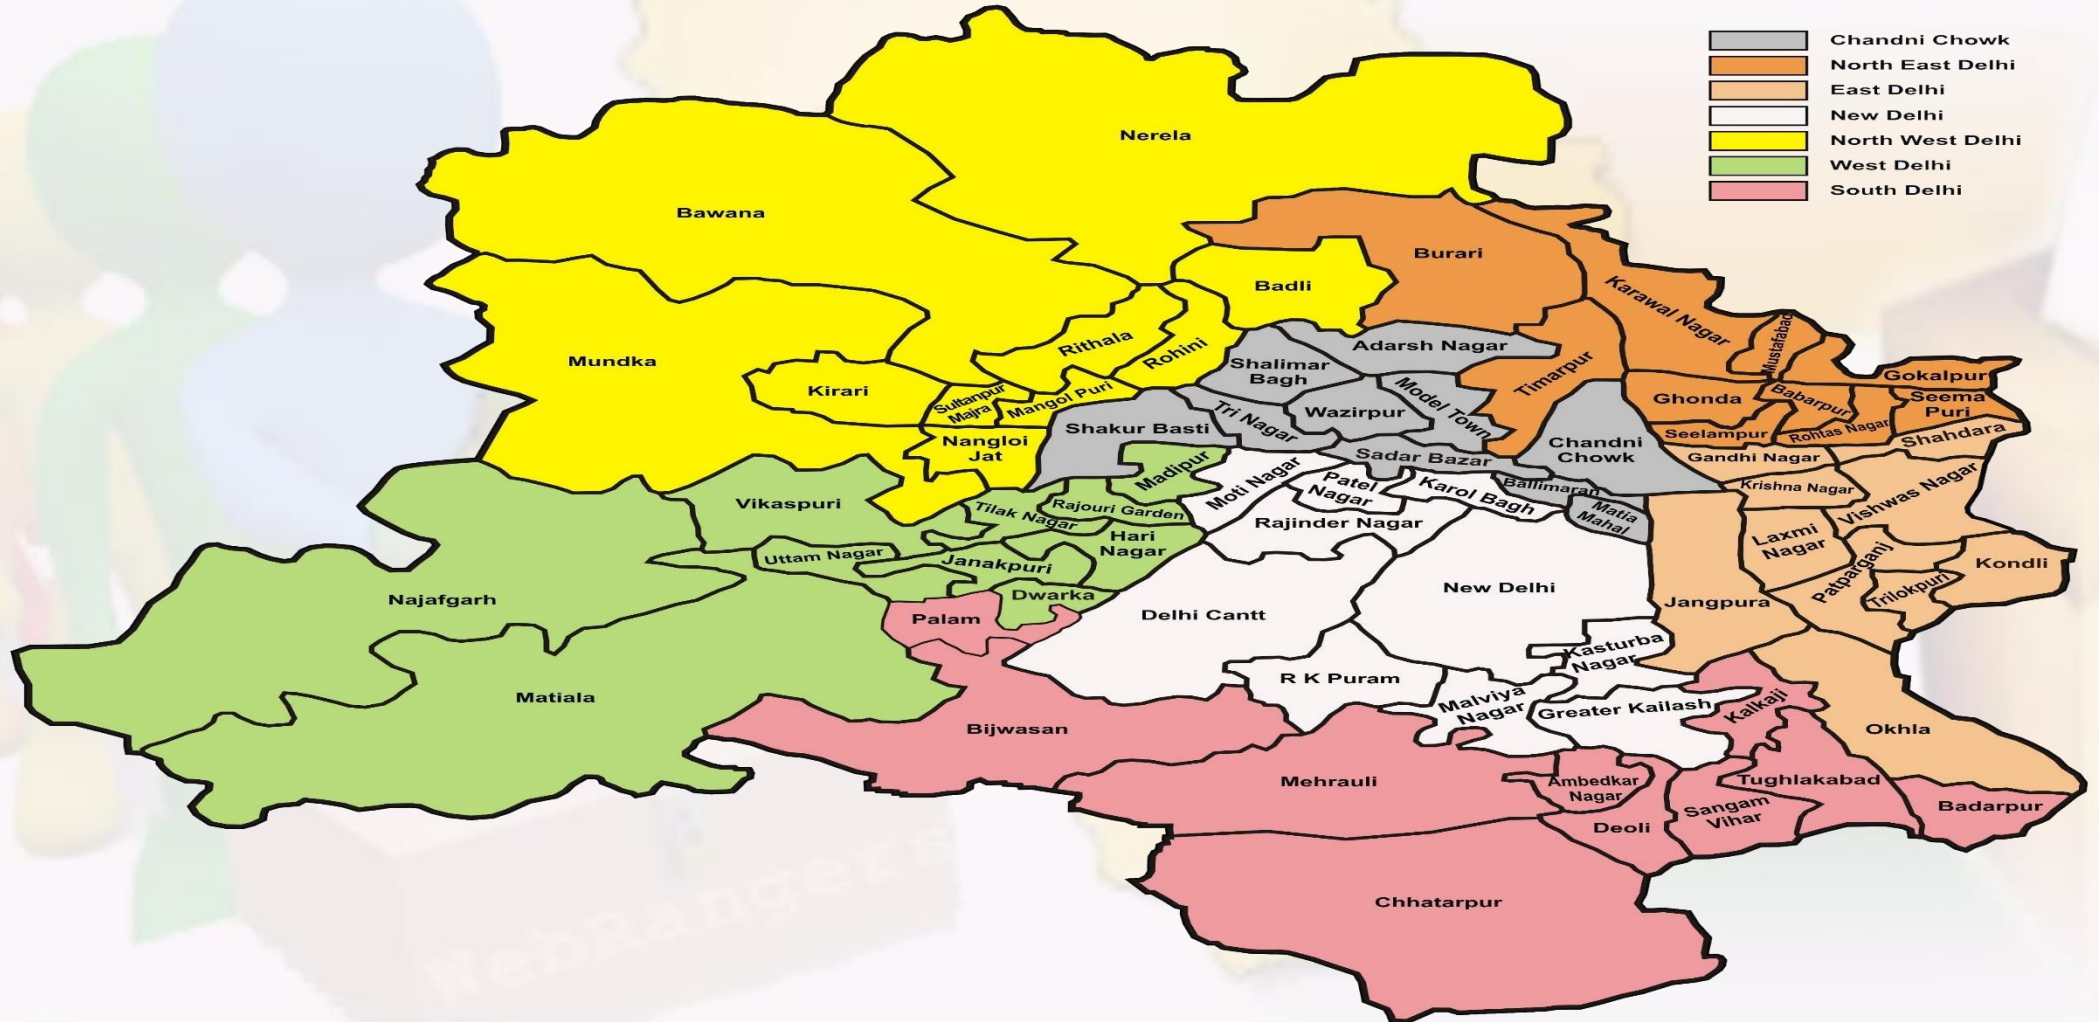

"dcrc Samiksha: Delhi 2020" **Assembly Election Survey Results**

**Developing Countries Research Centre
University of Delhi**

8 February 2020

Delhi Assembly

Parliamentary Constituencies = 07 Assembly Constituencies = 70

East Delhi

No of Constituencies = 10

No of Samples = 14,943

Party Voting Preference

North East Delhi

No of Constituencies = 10

No of Samples = 12,943

Party Voting Preference

West Delhi

No of Constituencies = 10

No of Samples = 15,031

Party Voting Preference

North West Delhi

No of Constituencies = 10

No of Samples = 16,933

Party Voting Preference

South Delhi

No of Constituencies = 10

No of Samples = 12,774

Party Voting Preference

New Delhi

No of Constituencies = 10

No of Samples = 12,210

Party Voting Preference