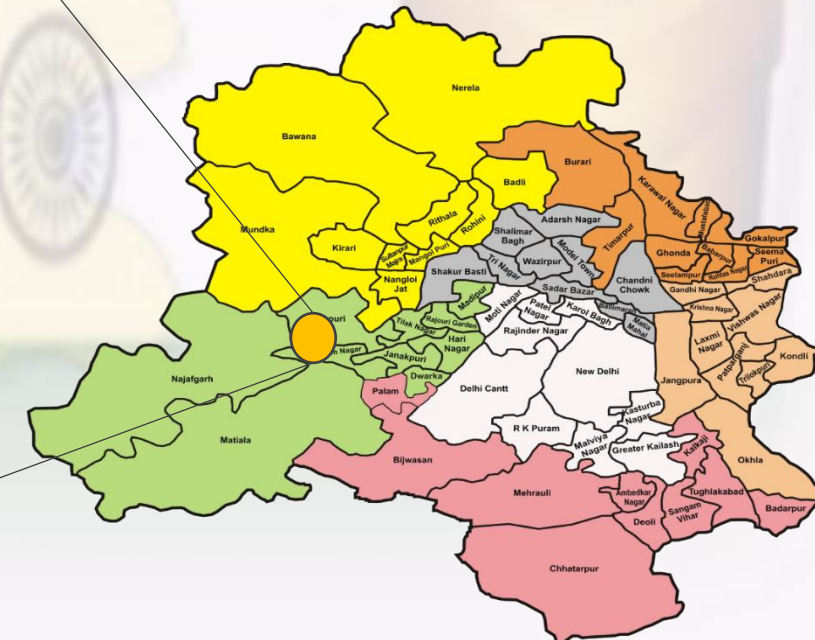

"dcrc Samiksha: Delhi 2020" **Assembly Election Survey Results**

**Developing Countries Research Centre
University of Delhi**

8 February 2020

Delhi Assembly

Parliamentary Constituencies = 07 Assembly Constituencies = 70

East Delhi

No of Constituencies = 10

No of Samples = 14,943

Party Voting Preference

North East Delhi

No of Constituencies = 10

No of Samples = 12,943

Party Voting Preference

West Delhi

No of Constituencies = 10

No of Samples = 15,031

Party Voting Preference

North West Delhi

No of Constituencies = 10

No of Samples = 16,933

Party Voting Preference

South Delhi

No of Constituencies = 10

No of Samples = 12,774

Party Voting Preference

New Delhi

No of Constituencies = 10

No of Samples = 12,210

Party Voting Preference