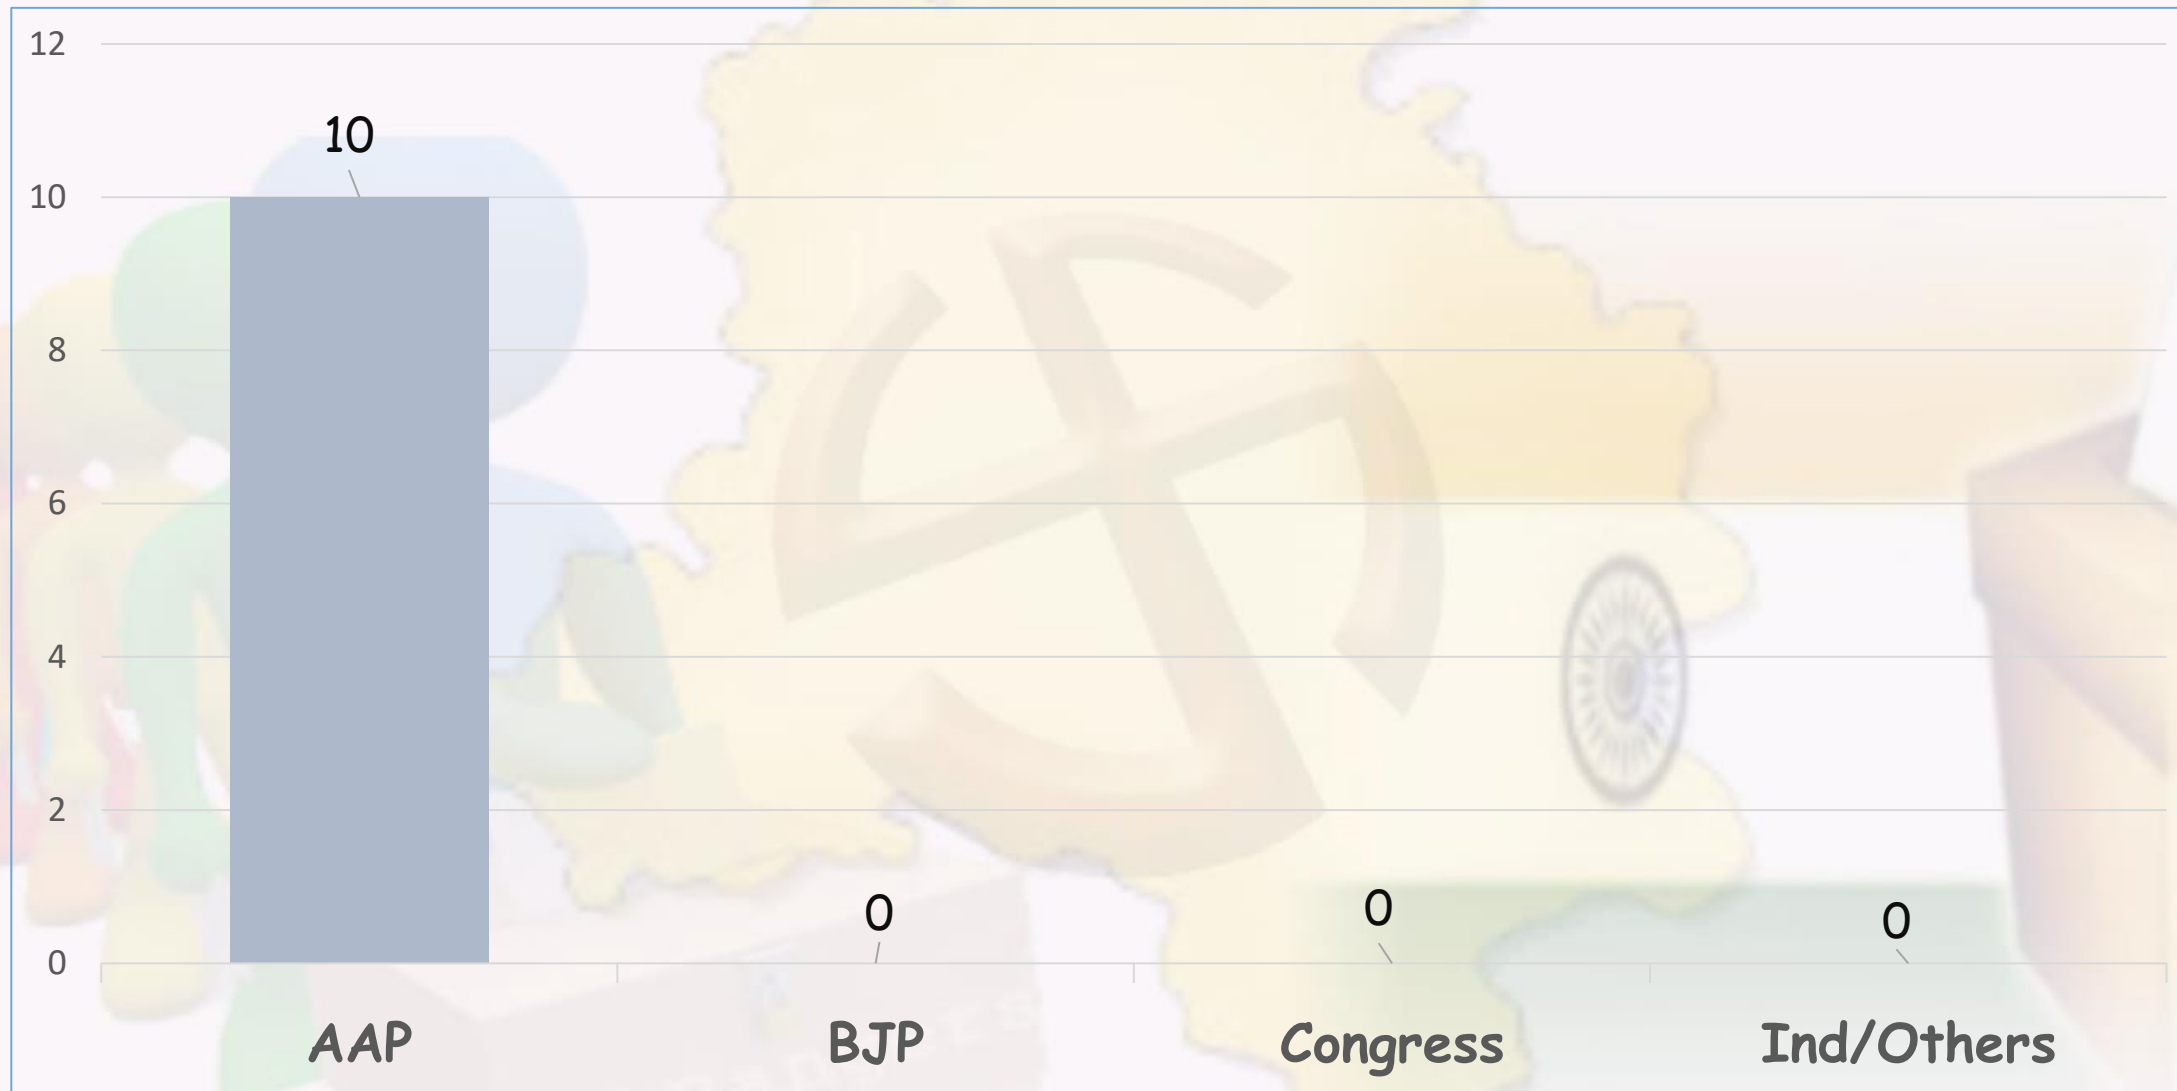

"dcrc Samiksha: Delhi 2020" **Assembly Election Survey Results**

**Developing Countries Research Centre
University of Delhi**

8 February 2020

Delhi Assembly

Parliamentary Constituencies = 07 Assembly Constituencies = 70

East Delhi

No of Constituencies = 10

No of Samples = 14,943

Party Voting Preference

North East Delhi

No of Constituencies = 10

No of Samples = 12,943

Party Voting Preference

West Delhi

No of Constituencies = 10

No of Samples = 15,031

Party Voting Preference

North West Delhi

No of Constituencies = 10

No of Samples = 16,933

Party Voting Preference

South Delhi

No of Constituencies = 10

No of Samples = 12,774

Party Voting Preference

New Delhi

No of Constituencies = 10

No of Samples = 12,210

Party Voting Preference