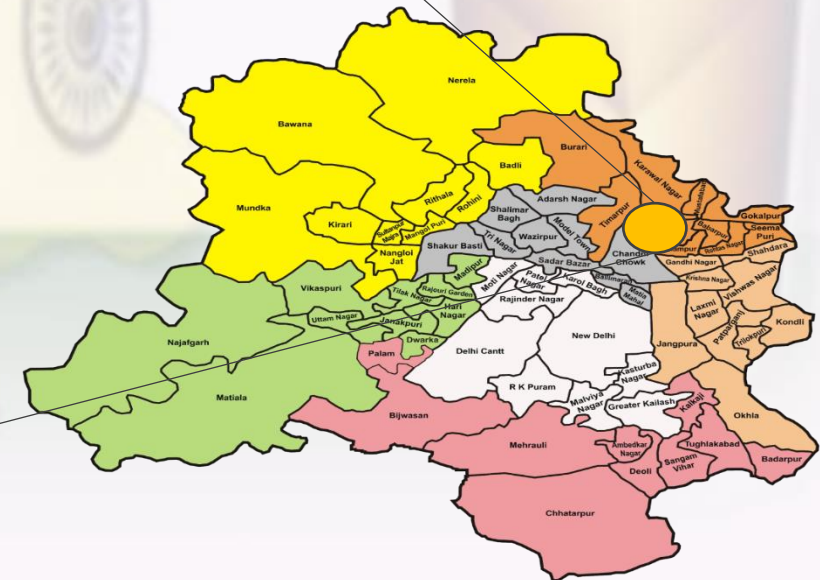

"dcrc Samiksha: Delhi 2020" **Assembly Election Survey Results**

**Developing Countries Research Centre
University of Delhi**

8 February 2020

Delhi Assembly

Parliamentary Constituencies = 07 Assembly Constituencies = 70

East Delhi

No of Constituencies = 10

No of Samples = 14,943

Party Voting Preference

North East Delhi

No of Constituencies = 10

No of Samples = 12,943

Party Voting Preference

West Delhi

No of Constituencies = 10

No of Samples = 15,031

Party Voting Preference

North West Delhi

No of Constituencies = 10

No of Samples = 16,933

Party Voting Preference

South Delhi

No of Constituencies = 10

No of Samples = 12,774

Party Voting Preference

New Delhi

No of Constituencies = 10

No of Samples = 12,210

Party Voting Preference