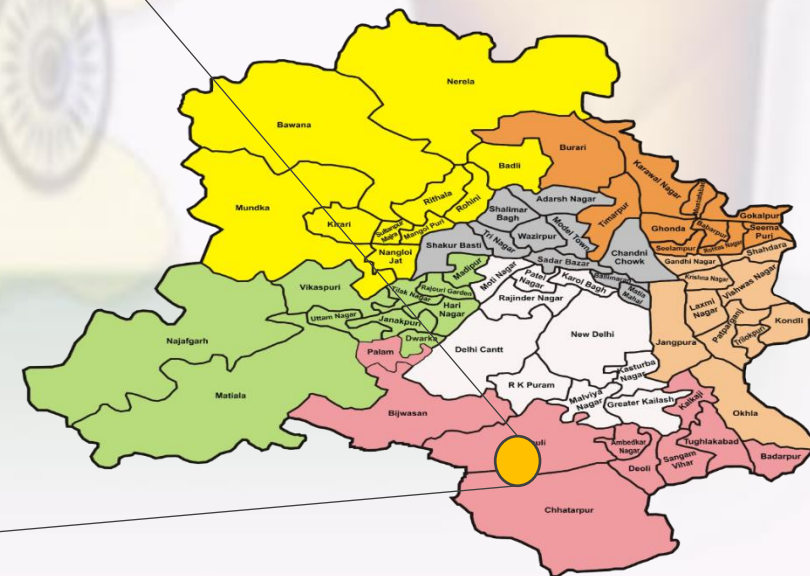

East Delhi

No of Constituencies = 10

No of Samples = 14,943

Party Voting Preference

North East Delhi

No of Constituencies = 10

No of Samples = 12,943

Party Voting Preference

West Delhi

No of Constituencies = 10

No of Samples = 15,031

Party Voting Preference

North West Delhi

No of Constituencies = 10

No of Samples = 16,933

Party Voting Preference

South Delhi

No of Constituencies = 10

No of Samples = 12,774

Party Voting Preference

New Delhi

No of Constituencies = 10

No of Samples = 12,210

Party Voting Preference

Chandni Chowk

No of Constituencies = 10

No of Samples = 18,897

Party Voting Preference

Final Tally: Estimated Voting %

Final Tally: Estimated Seats

FINAL TALLY

Total Constituencies = 70