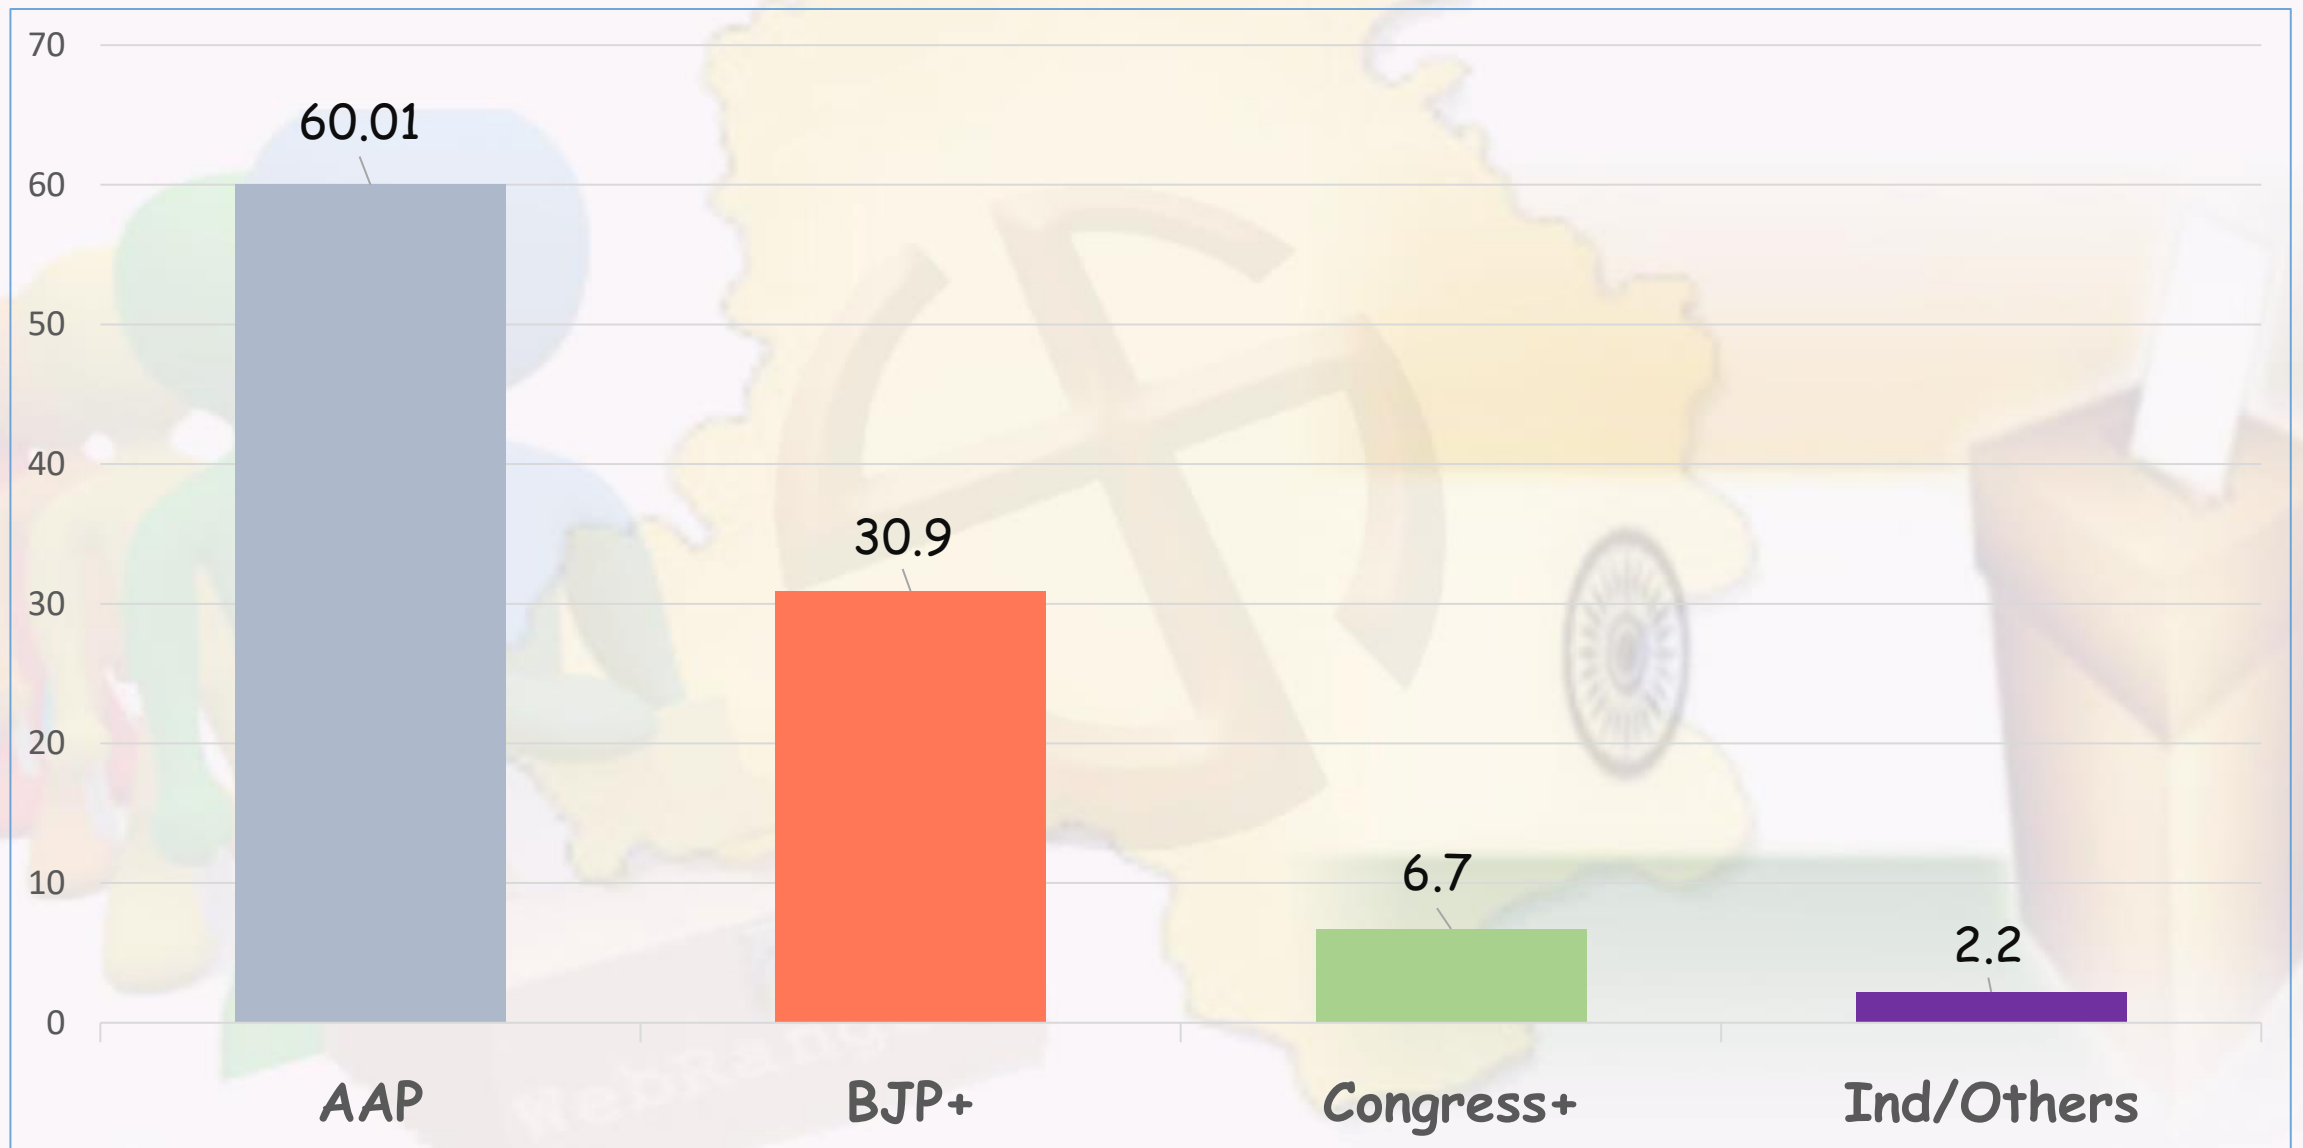

West Delhi

No of Constituencies = 10

No of Samples = 15,031

Party Voting Preference

North West Delhi

No of Constituencies = 10

No of Samples = 16,933

Party Voting Preference

South Delhi

No of Constituencies = 10

No of Samples = 12,774

Party Voting Preference

New Delhi

No of Constituencies = 10

No of Samples = 12,210

Party Voting Preference

Chandni Chowk

No of Constituencies = 10

No of Samples = 18,897

Party Voting Preference

Final Tally: Estimated Voting %

Final Tally: Estimated Seats

FINAL TALLY

Total Constituencies = 70

Total Samples = 1,03,731

DCRC
Samiksha: Delhi 2020
Assembly Election Survey