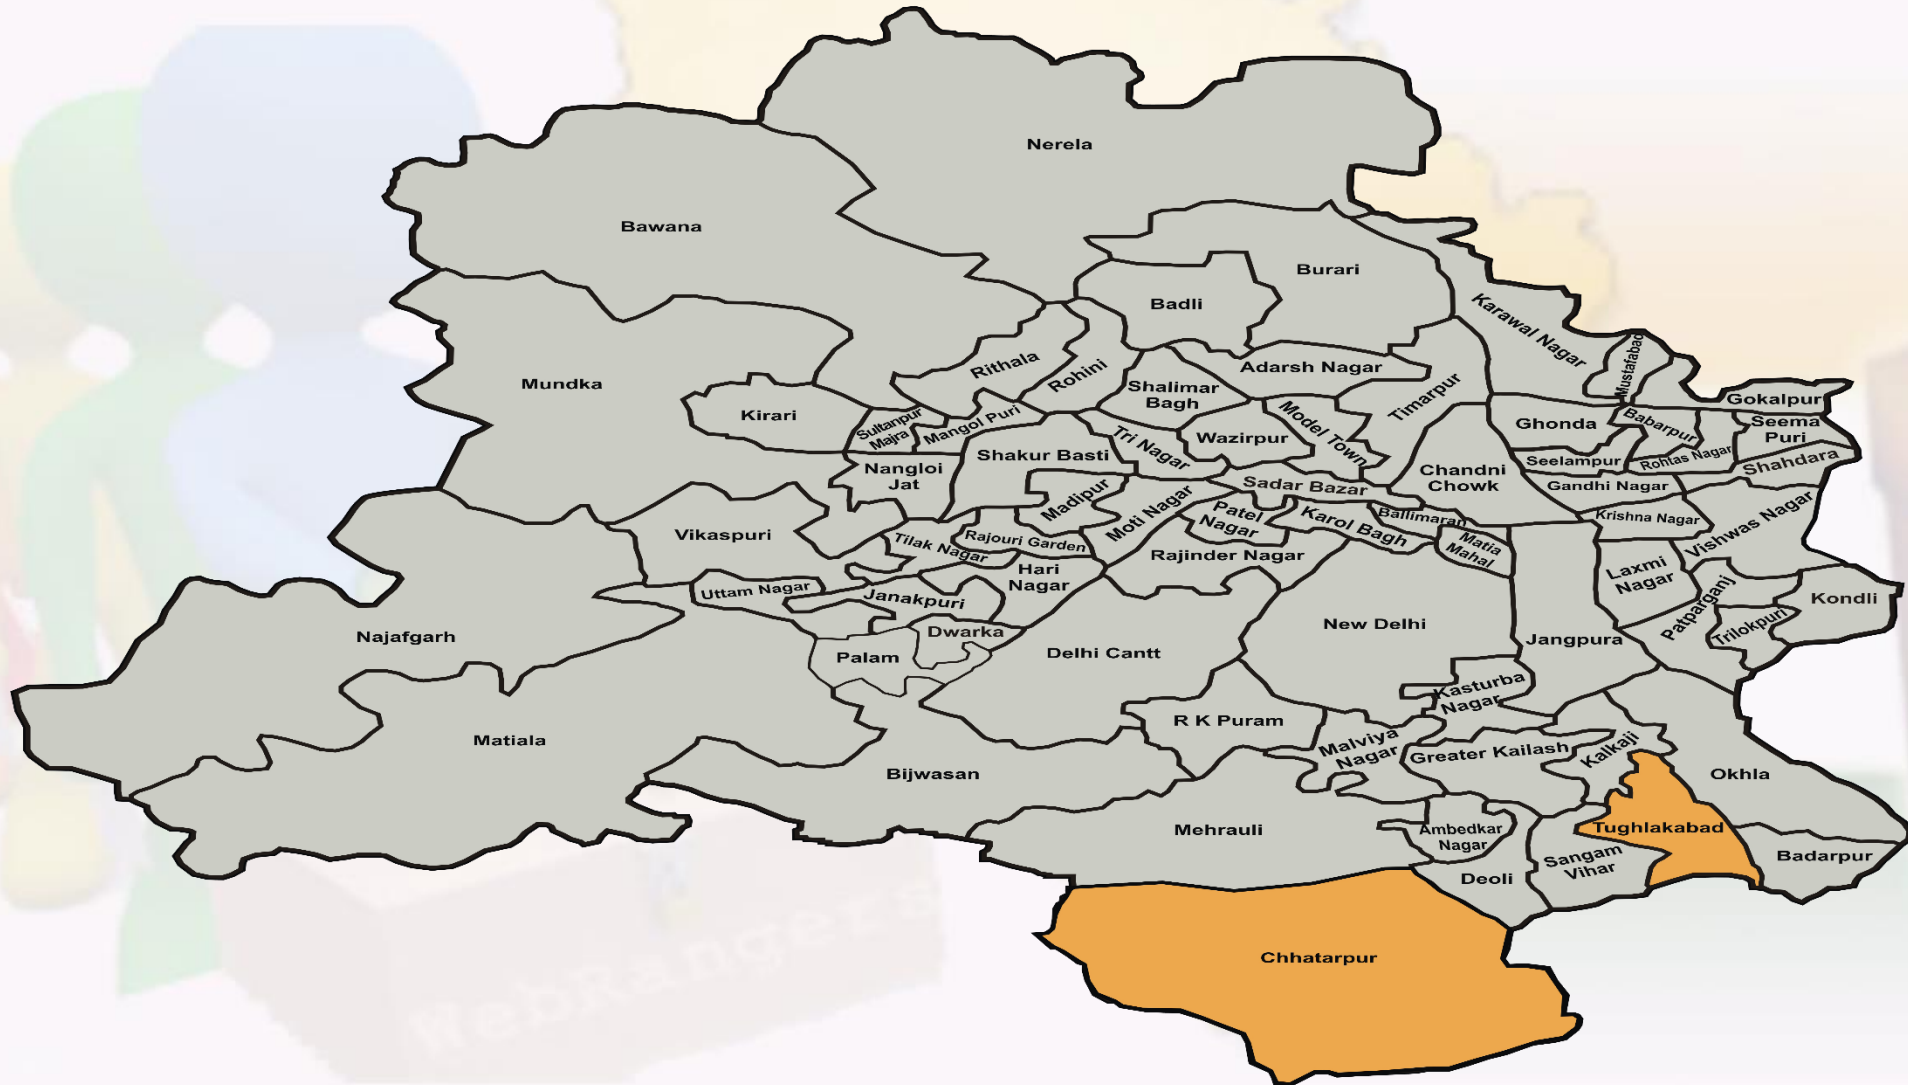

West Delhi

No of Constituencies = 10

No of Samples = 15,031

Party Voting Preference

North West Delhi

No of Constituencies = 10

No of Samples = 16,933

Party Voting Preference

South Delhi

No of Constituencies = 10

No of Samples = 12,774

Party Voting Preference

New Delhi

No of Constituencies = 10

No of Samples = 12,210

Party Voting Preference

Chandni Chowk

No of Constituencies = 10

No of Samples = 18,897

Party Voting Preference

Final Tally: Estimated Voting %

Final Tally: Estimated Seats

FINAL TALLY

Total Constituencies = 70

Total Samples = 1,03,731

DCRC
Samiksha: Delhi 2020
Assembly Election Survey