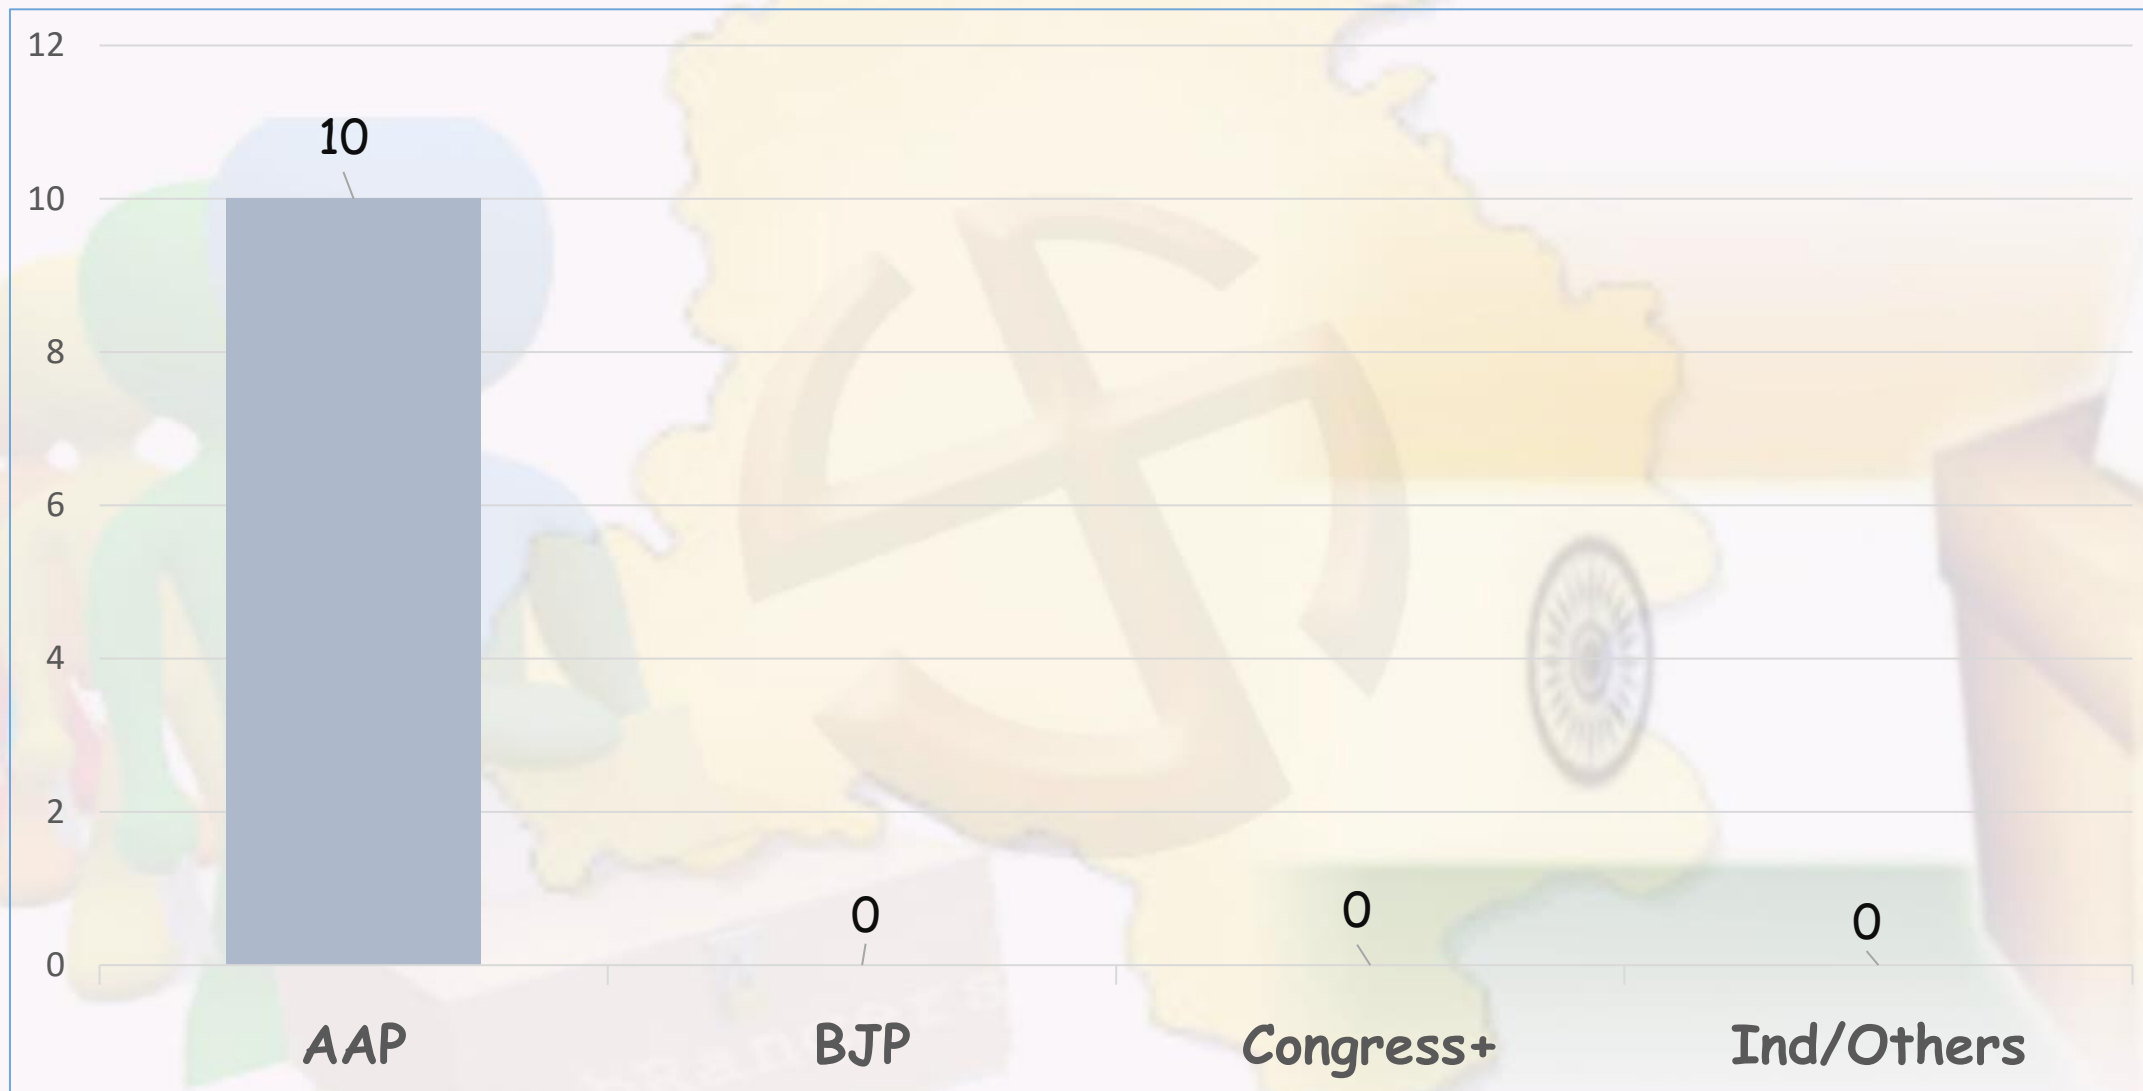

"dcrc Samiksha: Delhi 2020" **Assembly Election Survey Results**

**Developing Countries Research Centre
University of Delhi**

8 February 2020

Delhi Assembly

Parliamentary Constituencies = 07 Assembly Constituencies = 70

East Delhi

No of Constituencies = 10

No of Samples = 14,943

Party Voting Preference

North East Delhi

No of Constituencies = 10

No of Samples = 12,943

Party Voting Preference

West Delhi

No of Constituencies = 10

No of Samples = 15,031

Party Voting Preference

North West Delhi

No of Constituencies = 10

No of Samples = 16,933

Party Voting Preference

South Delhi

No of Constituencies = 10

No of Samples = 12,774

Party Voting Preference

New Delhi

No of Constituencies = 10

No of Samples = 12,210

Party Voting Preference