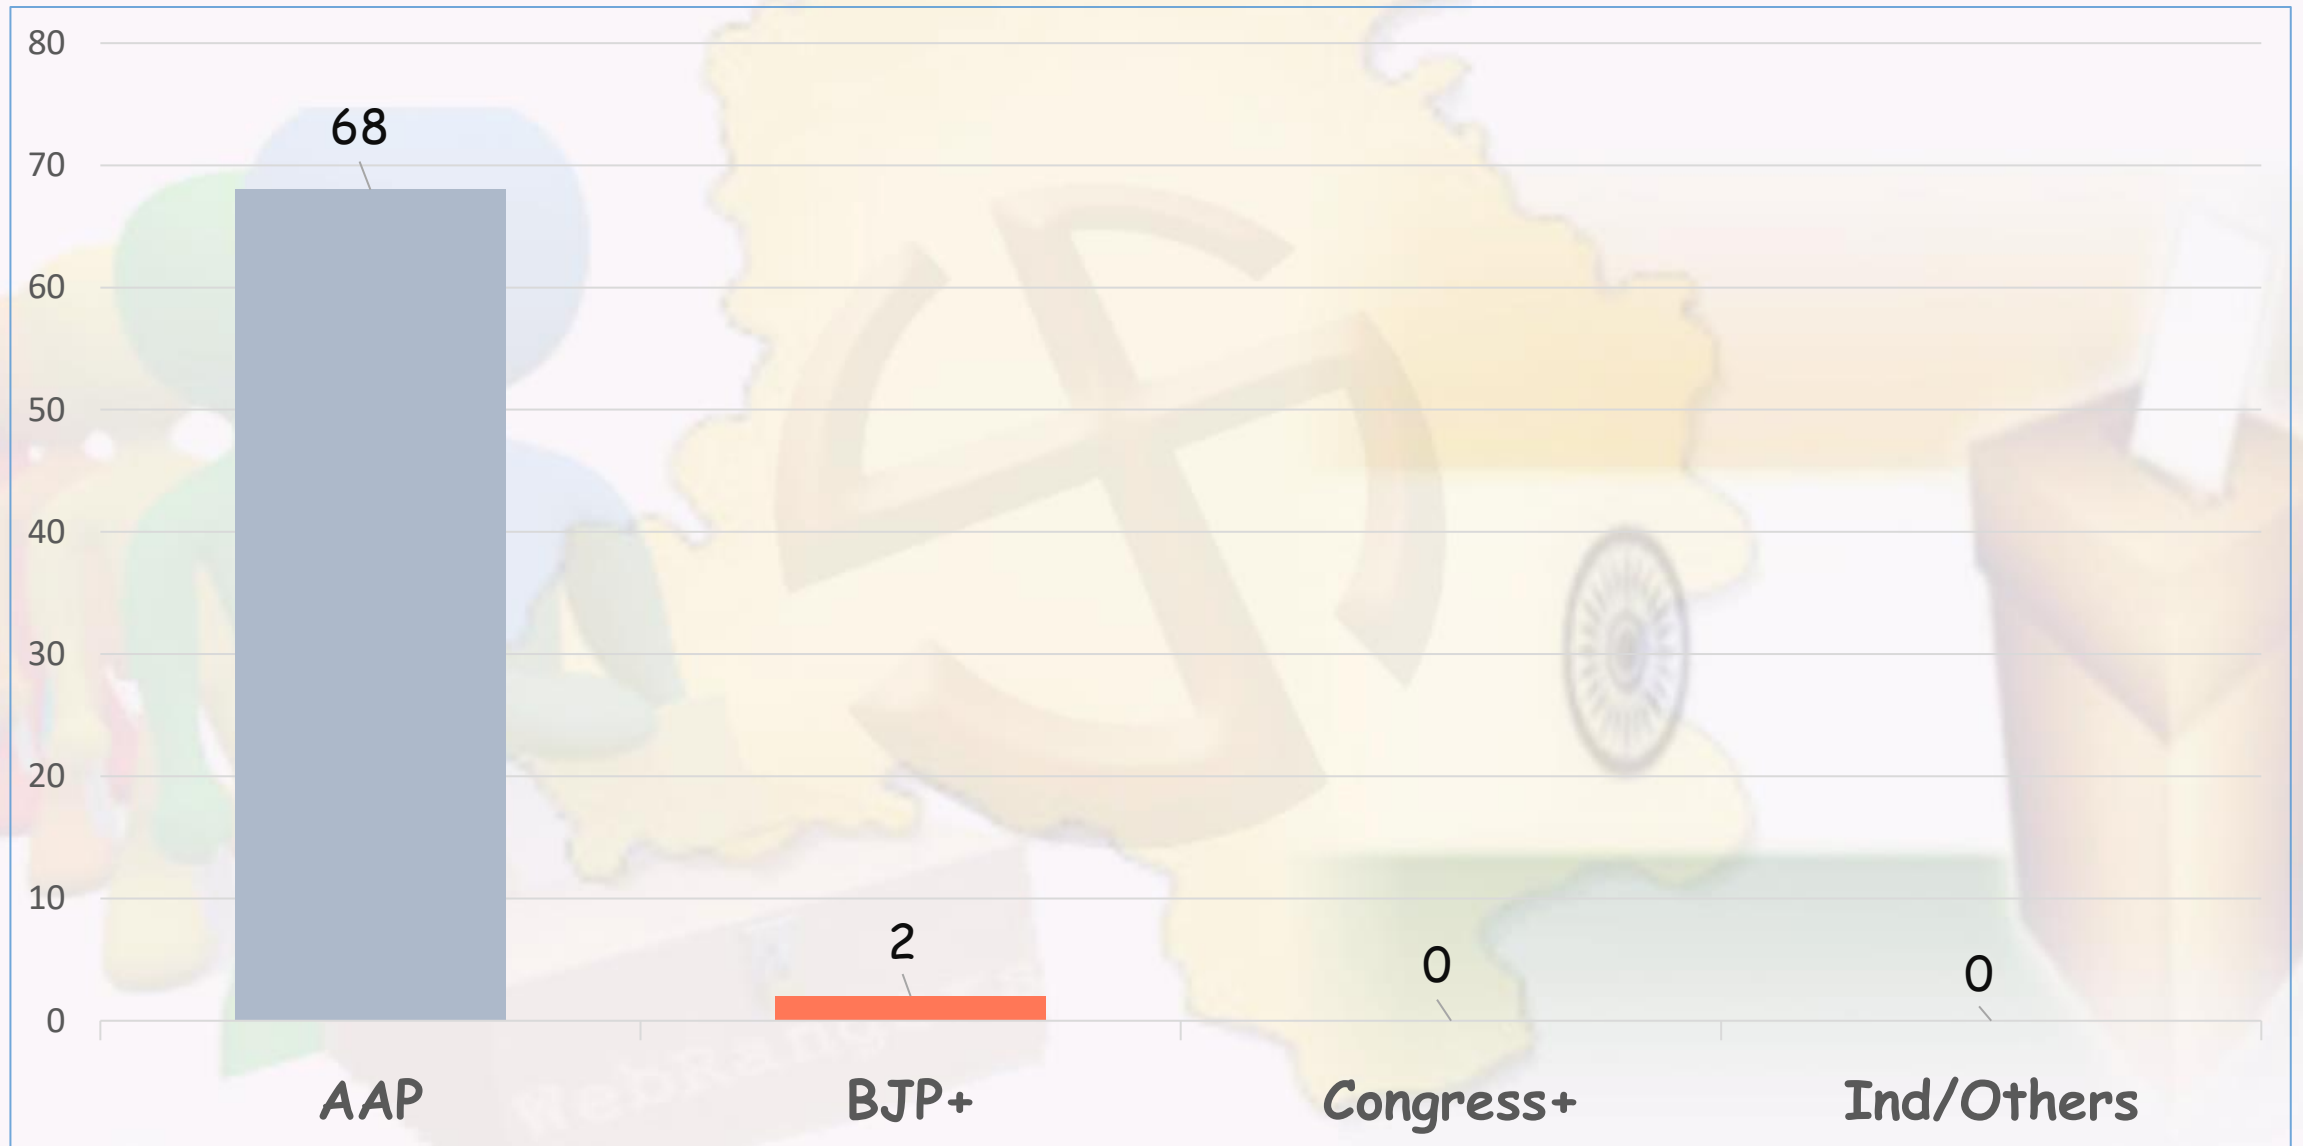

West Delhi

No of Constituencies = 10

No of Samples = 15,031

Party Voting Preference

North West Delhi

No of Constituencies = 10

No of Samples = 16,933

Party Voting Preference

South Delhi

No of Constituencies = 10

No of Samples = 12,774

Party Voting Preference

New Delhi

No of Constituencies = 10

No of Samples = 12,210

Party Voting Preference

Chandni Chowk

No of Constituencies = 10

No of Samples = 18,897

Party Voting Preference

Final Tally: Estimated Voting %

Final Tally: Estimated Seats

FINAL TALLY

Total Constituencies = 70

Total Samples = 1,03,731

DCRC
Samiksha: Delhi 2020
Assembly Election Survey